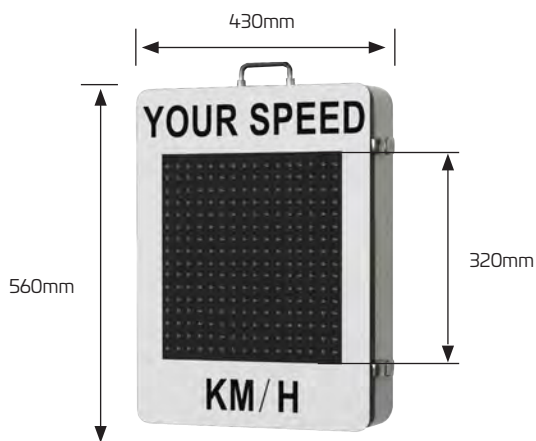

2 year warranty for faulty workmanship or component failure not influenced by external means.

Luminaire Height 2.1m - 2.5m

Lumen (+/-) 560Lm

LED Output Variable

RADAR SPEED SIGN - PORTABLE SPECIFICATION

Applications

Shared zones | Construction zones | College campus

Technical Data

LED Screen	320 x 320mm
Sign	560 x 430 x 100mm
Display Colour	Red/Green
LED Wavelength	Red:620/Green:525
Luminance Density	≥6000cd/m ² Outdoor Highlighted
Viewing Angle	60°
Viewing Distance	1 - 200 Mtrs
Speed Range	1 - 99 km/h
Fixed Sign Material	Aluminum/3M reflective
Radar Frequency	K-Band, 24.1250Ghz
Radar Range	1 - 150 Mtrs
Radar Accuracy	<±1Km/h
Battery Specifications	24 Ah 12v (288Wh) LiFePO4
Power Consumption	Max 11W Average ≤2W
Operating Time	>40 Hours (on single charge)
Recharge	<4 hours
Mounting Height	2 Mtrs
Display Brightness	Automatic Dimming
Waterproof Rating	IP65
Warranty Period	2 years
SKU	SRSS003/PORTABLE