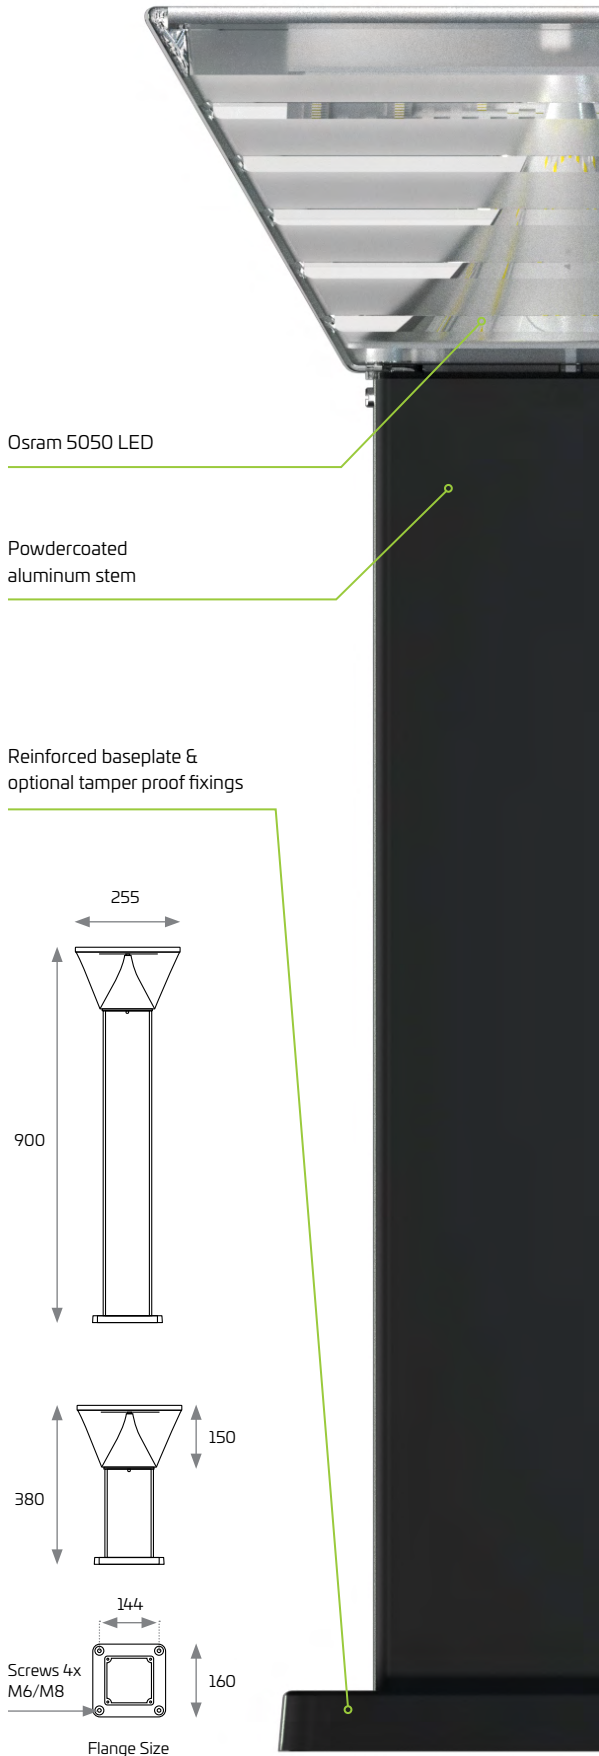

ANDROMEDA "PREMIUM" REMOTE CONTROL BOLLARD

(RBG + COOL, DAYLIGHT, OR WARM LED)

Features

This premium product provides exceptional dusk to dawn constant output lighting for commercial bollard lighting applications. The lamp housing is manufactured from moulded high impact polycarbonate, this combined with a stem and baseplate of powdercoated aluminium and tamper proof security fixings ensure the product is able to withstand the elements and is suitable for installation in public spaces. The supplied remote allows for complete customisation of the product, from the lumen output and colour of the LED's (colour wheel selectable) + Warm (3000k) daylight (4000k) or cool (6000k) LED C.C.T to the hours of operation after dusk. The selected program will be repeated nightly until changed. One remote controls up to 40 lights.

Impact resistant solar lighting bollard

Remote controlled RGB, CCT colour selection, timer and brightness

> 3 nights autonomy

IP65 Waterproof design

Reinforced aluminium bollard and baseplate

Custom bollard stem colours available

Luminaire Height **900 mm**

Lumen Output **Variable**

LED Output **Variable**

ANDROMEDA REMOTE CONTROL BOLLARD SPECS

(RBG + COOL, DAYLIGHT, OR WARM LED)

Applications

Commercial Solar bollard lighting applications

Technical Data

Solar Panel Wattage	9.2W
LED Output	Variable
Lumen Output	Variable
Battery Type	LiFePO4
Battery Specifications	12AH 3.2V (38.4Wh)
Autonomy	> 3 nights
Fixture Size	900 x 255 x 160 mm
Light Source	Osram 5050
Recharge	5 hours
Mounting Height	900mm
Mounting	Baseplated or Inground
Finish	Powdercoated black (standard)
Warranty Period	2 years
SKU	SOLB010/PRE