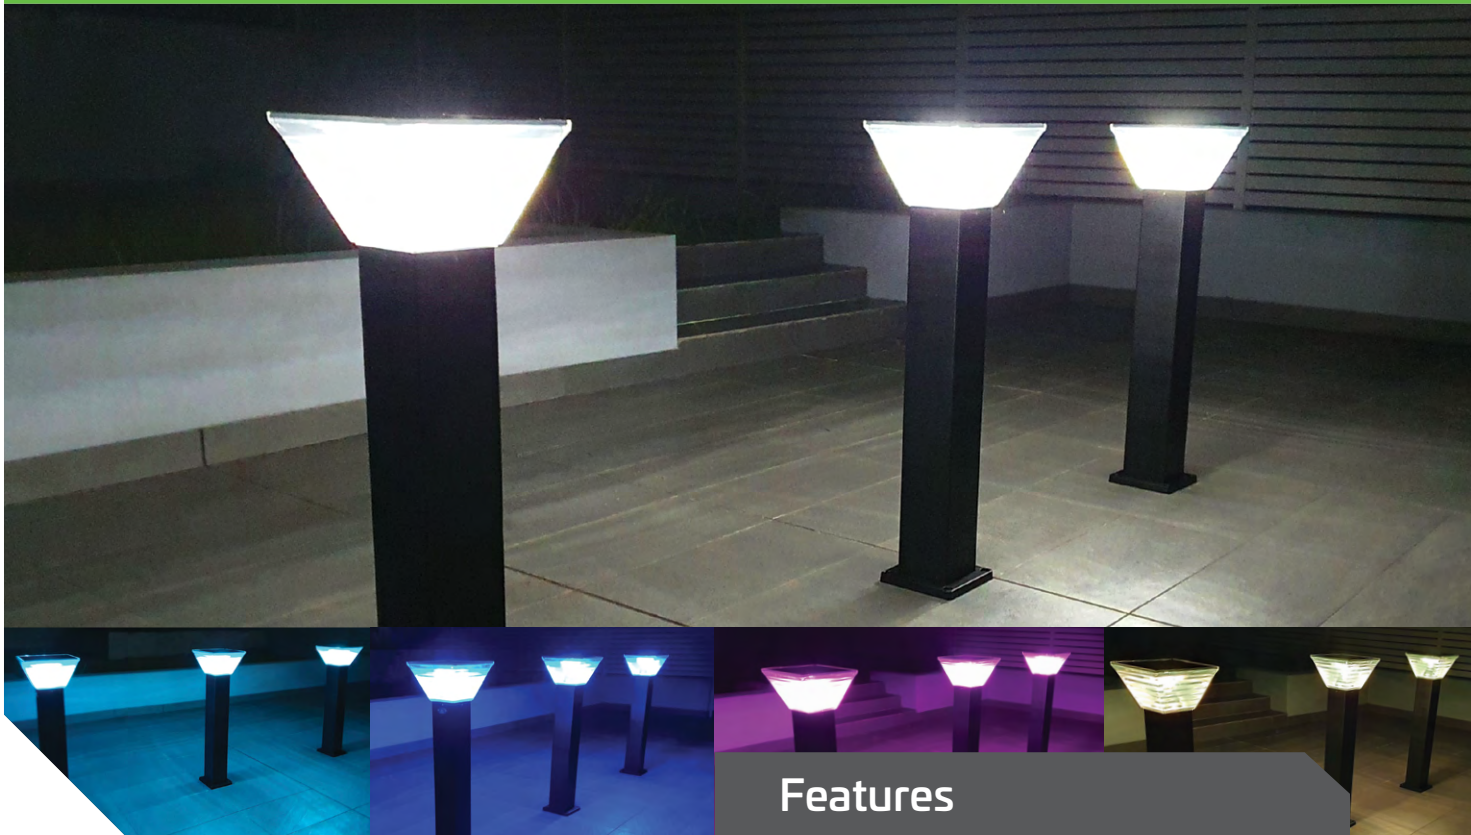

ANDROMEDA "PREMIUM" REMOTE CONTROL BOLLARD

(RBG + COOL, DAYLIGHT, OR WARM LED)

Features

This premium product provides exceptional dusk to dawn constant output lighting for commercial bollard lighting applications. The lamp housing is manufactured from moulded high impact polycarbonate, this combined with a stem and baseplate of powdercoated aluminium and tamper proof security fixings ensure the product is able to withstand the elements and is suitable for installation in public spaces. The supplied remote allows for complete customisation of the product, from the lumen output and colour of the LED's (colour wheel selectable) + Warm (3000k) daylight (4000k) or cool (6000k) LED C.C.T to the hours of operation after dusk. The selected program will be repeated nightly until changed. One remote controls up to 40 lights.

Impact resistant solar lighting bollard

Remote controlled RGB, CCT colour selection, timer and brightness

> 3 nights autonomy

IP65 Waterproof design

Reinforced aluminium bollard and baseplate

Custom bollard stem colours available

Luminaire Height **900 mm**

Lumen Output **Variable**

LED Output **Variable**

ANDROMEDA REMOTE CONTROL BOLLARD SPECS

(RBG + COOL, DAYLIGHT, OR WARM LED)

Applications

Commercial Solar bollard lighting applications

Technical Data

Solar Panel Wattage	9.2W
LED Output	Variable
Lumen Output	Variable
Battery Type	LiFePO4
Battery Specifications	12AH 3.2V (38.4Wh)
Autonomy	> 3 nights
Fixture Size	900 x 255 x 160 mm
Light Source	Osram 5050
Recharge	5 hours
Mounting Height	900mm
Mounting	Baseplated or Inground
Finish	Powdercoated black (standard)
Warranty Period	2 years
SKU	SOLB010/PRE